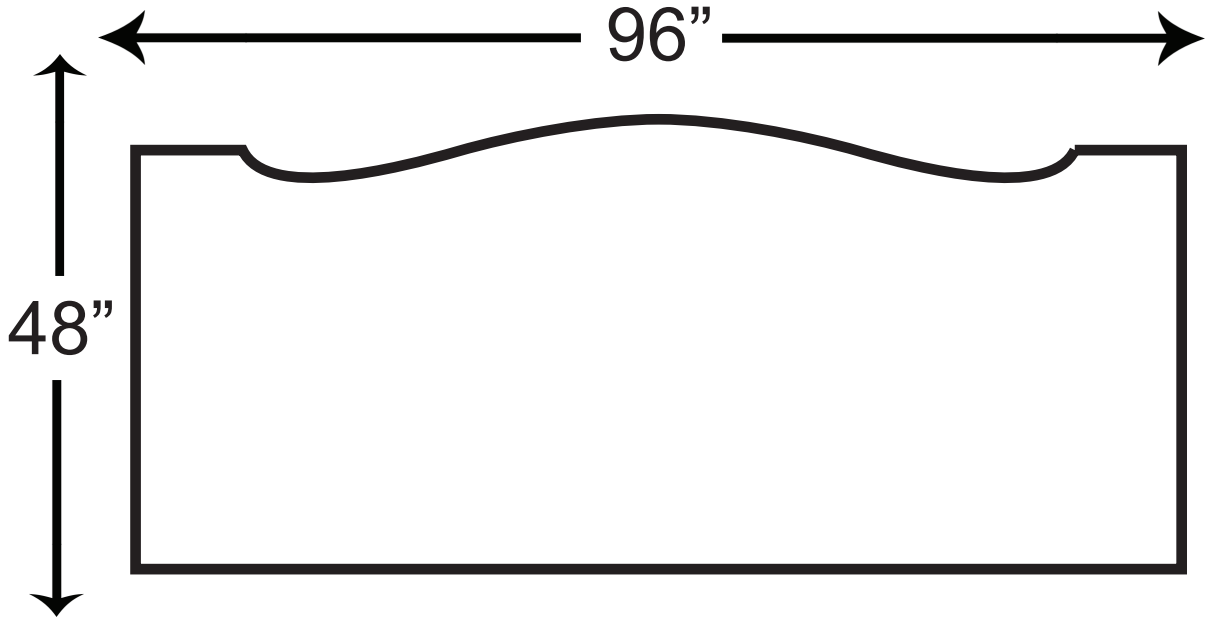

# That's My Sign Standard Wall Shape 9

Available Dimensions:

12" x 28"      36" x 84"

24" x 56"      48" x 96"