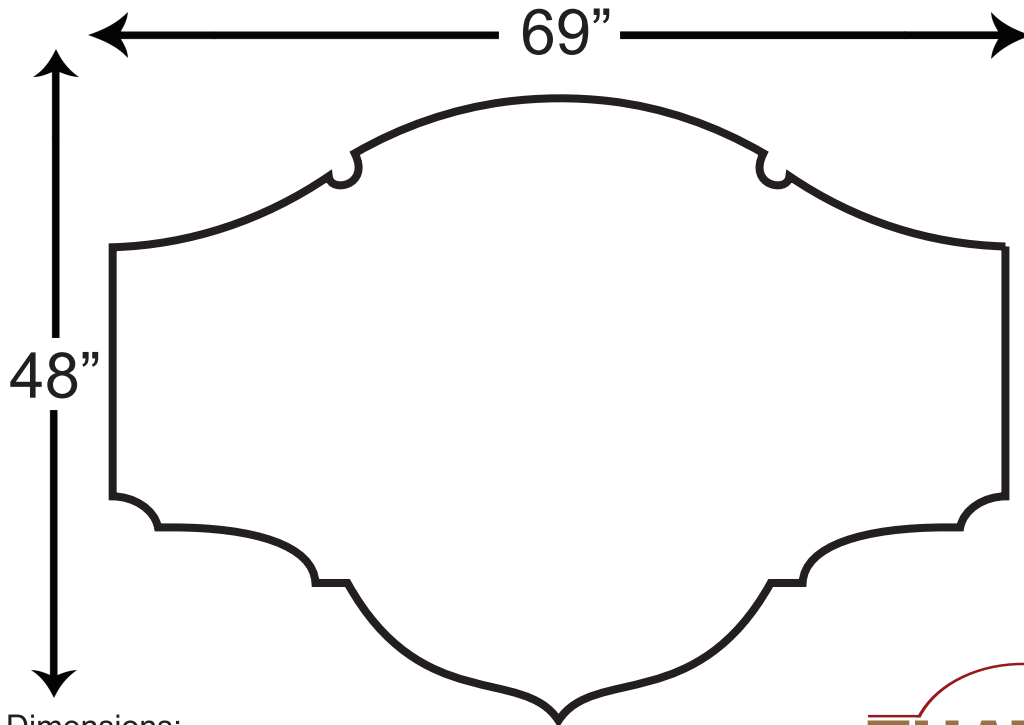

That's My Sign Standard Wall Shape 13

Available Dimensions:

- | | |
|-----------|-----------|
| 12" x 18" | 36" x 52" |
| 24" x 36" | 48" x 69" |