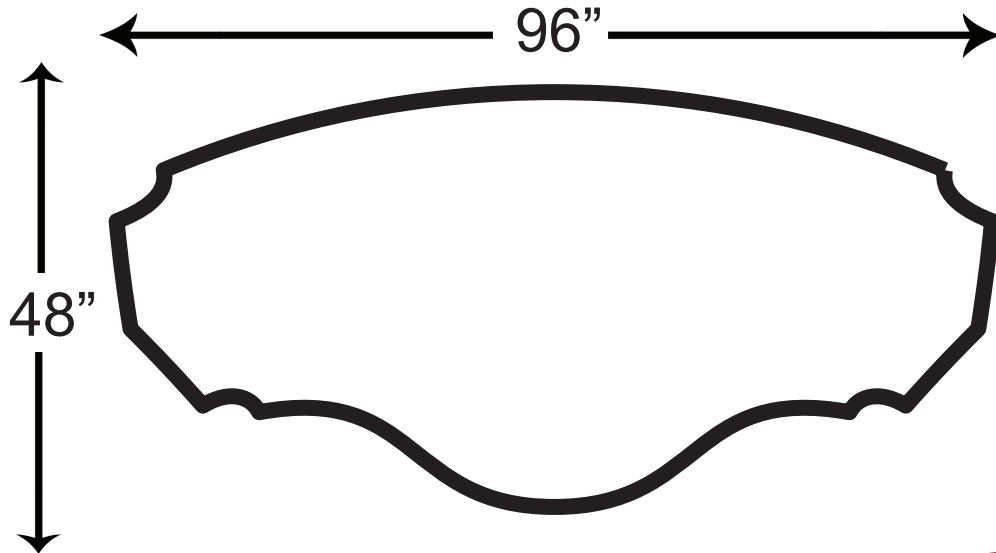

# That's My Sign Standard Wall Shape 1

Available Dimensions:  
12" x 24"    36" x 76"  
24" x 50"    48" x 96"

**THAT'S**  
**MY SIGN**