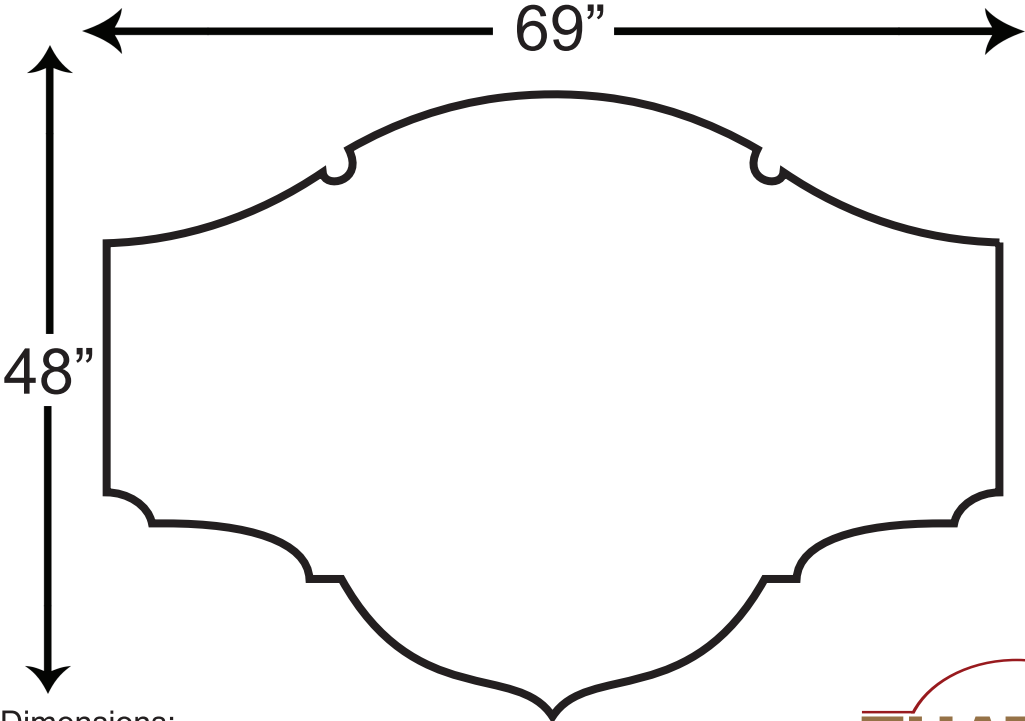

Standard Standard Shape 10 / Signs with Posts

- Available Dimensions:
- | | |
|-----------|-----------|
| 12" x 18" | 36" x 52" |
| 24" x 36" | 48" x 69" |